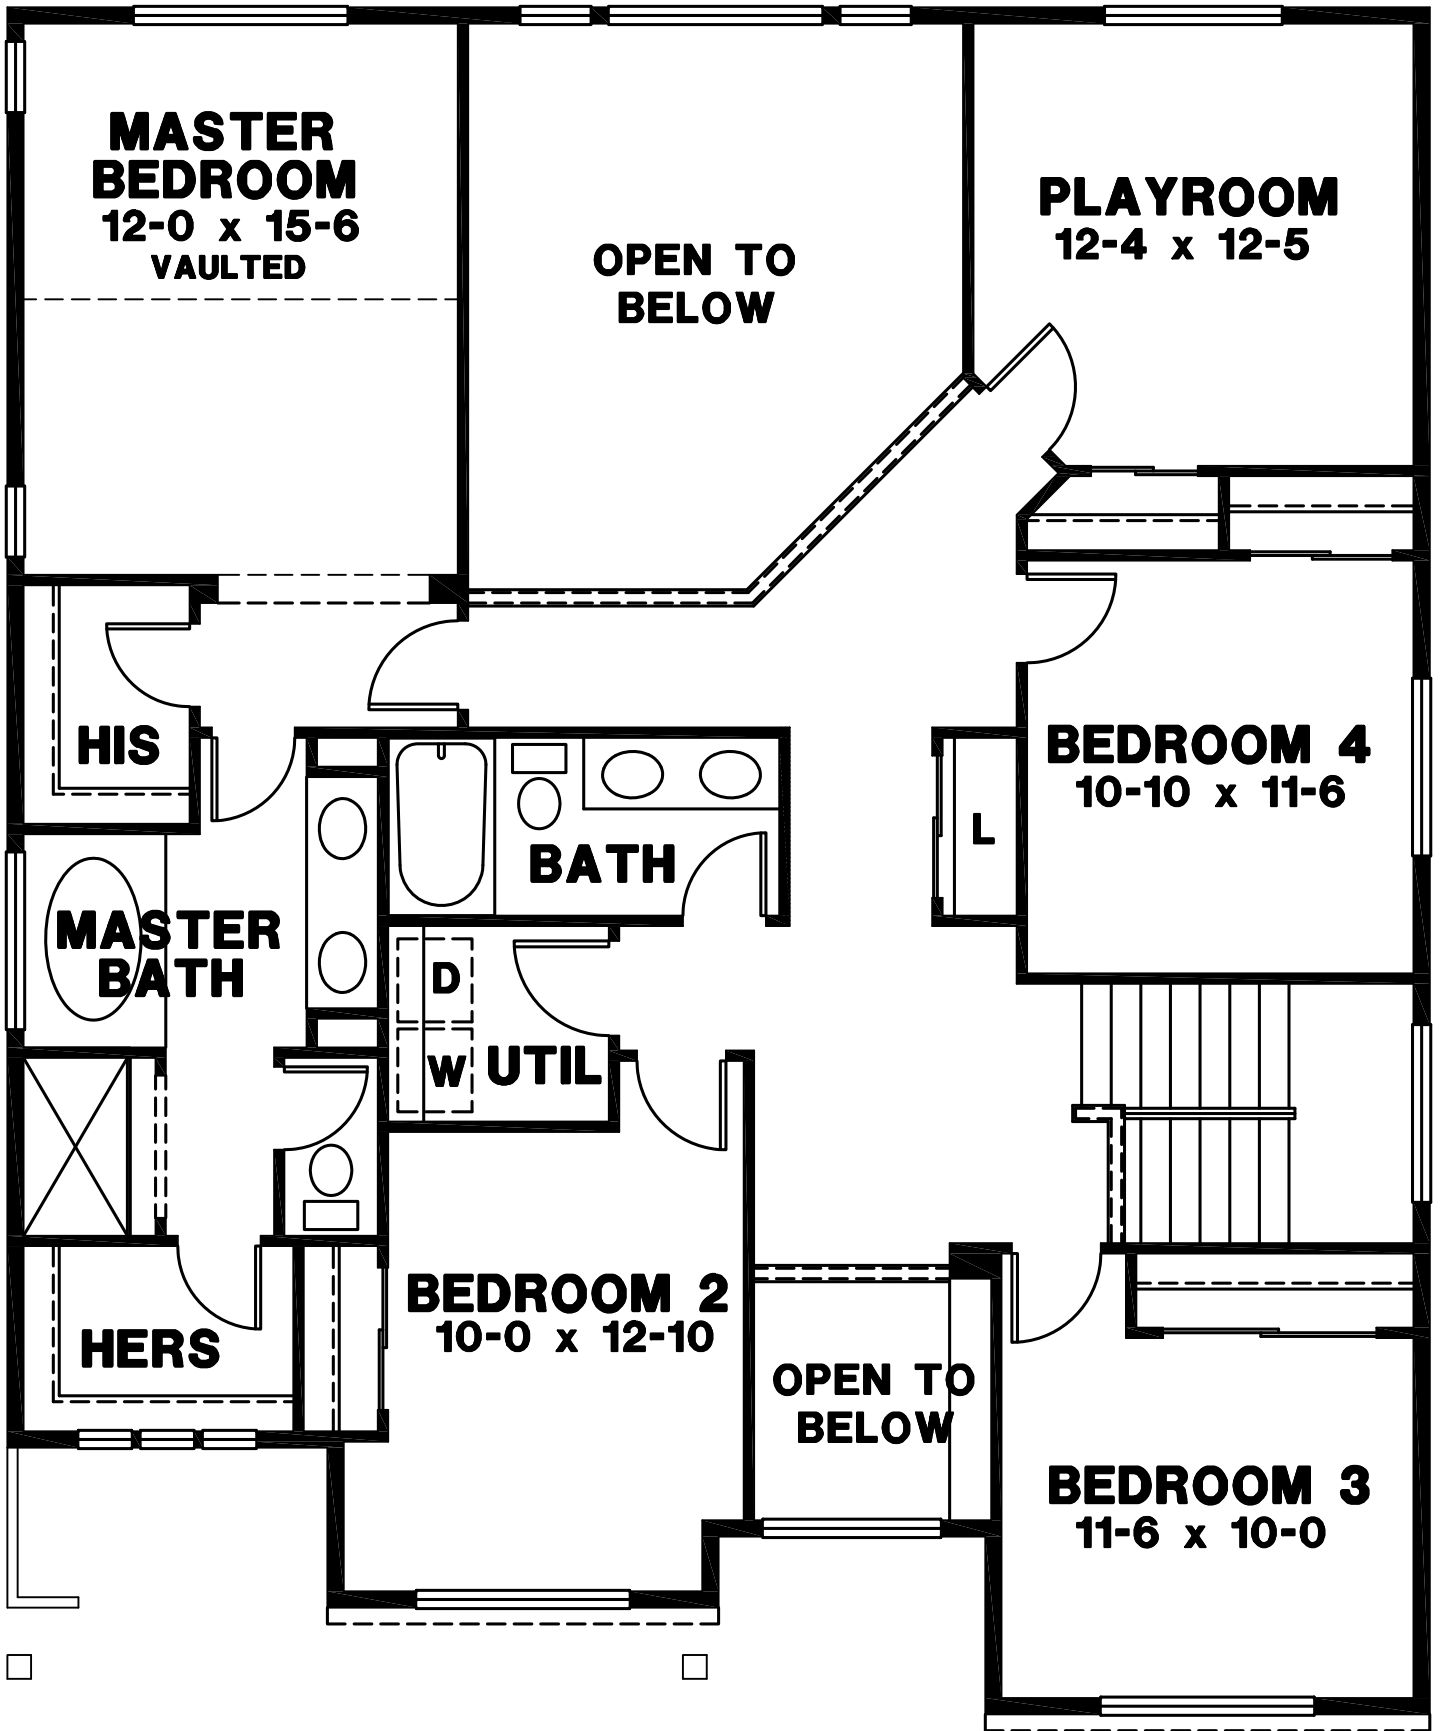

PATIO

**COVERED
PORCH**

F/P

**FAMILY
ROOM**
14-0 x 16-0

NOOK
12-0 x 10-0

**DINING
ROOM**
10-0 x 12-0

KITCHEN
12-9 x 12-5

COPYRIGHT 2007
LANDMARK DESIGN INC.
ALL RIGHTS RESERVED

WH FURN

PWDR.

PANT.

OPT. DOOR

GARAGE

ENTRY

DEN
11-6 x 11-6

**COVERED
PORCH**