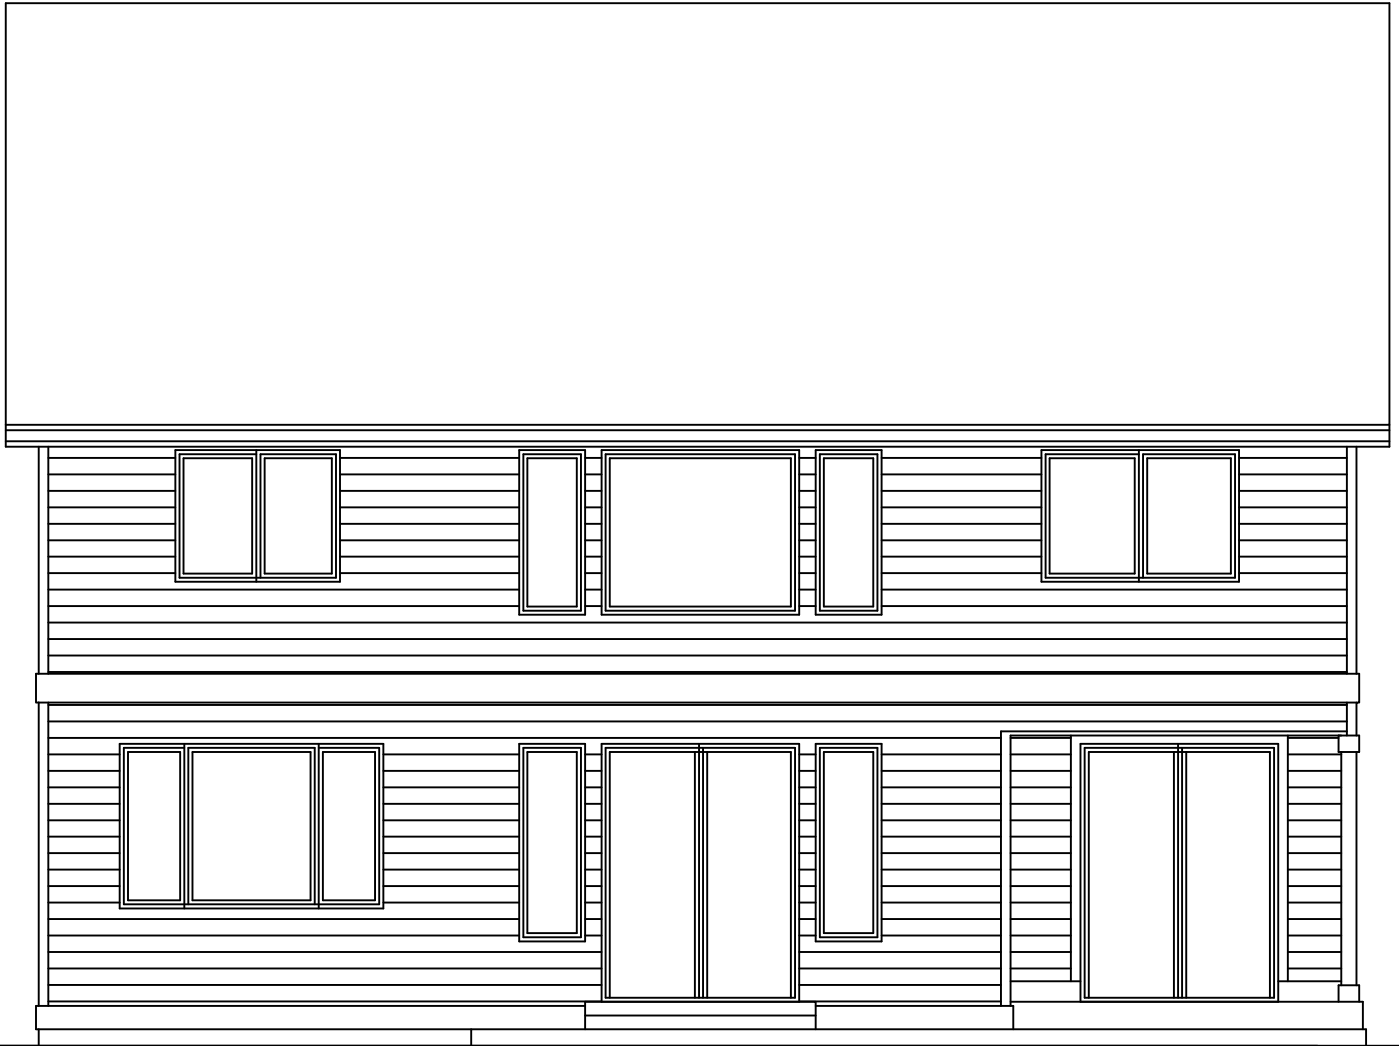

PATIO

**COVERED
PORCH**

F/P

**FAMILY
ROOM**
14-0 x 16-0

NOOK
12-0 x 10-0

**DINING
ROOM**
10-0 x 12-0

KITCHEN
12-9 x 12-5

COPYRIGHT 2007
LANDMARK DESIGN INC.
ALL RIGHTS RESERVED

WH FURN

PWDR.

PANT.

OPT. DOOR

GARAGE

ENTRY

DEN
11-6 x 11-6

**COVERED
PORCH**

REAR ELEVATION