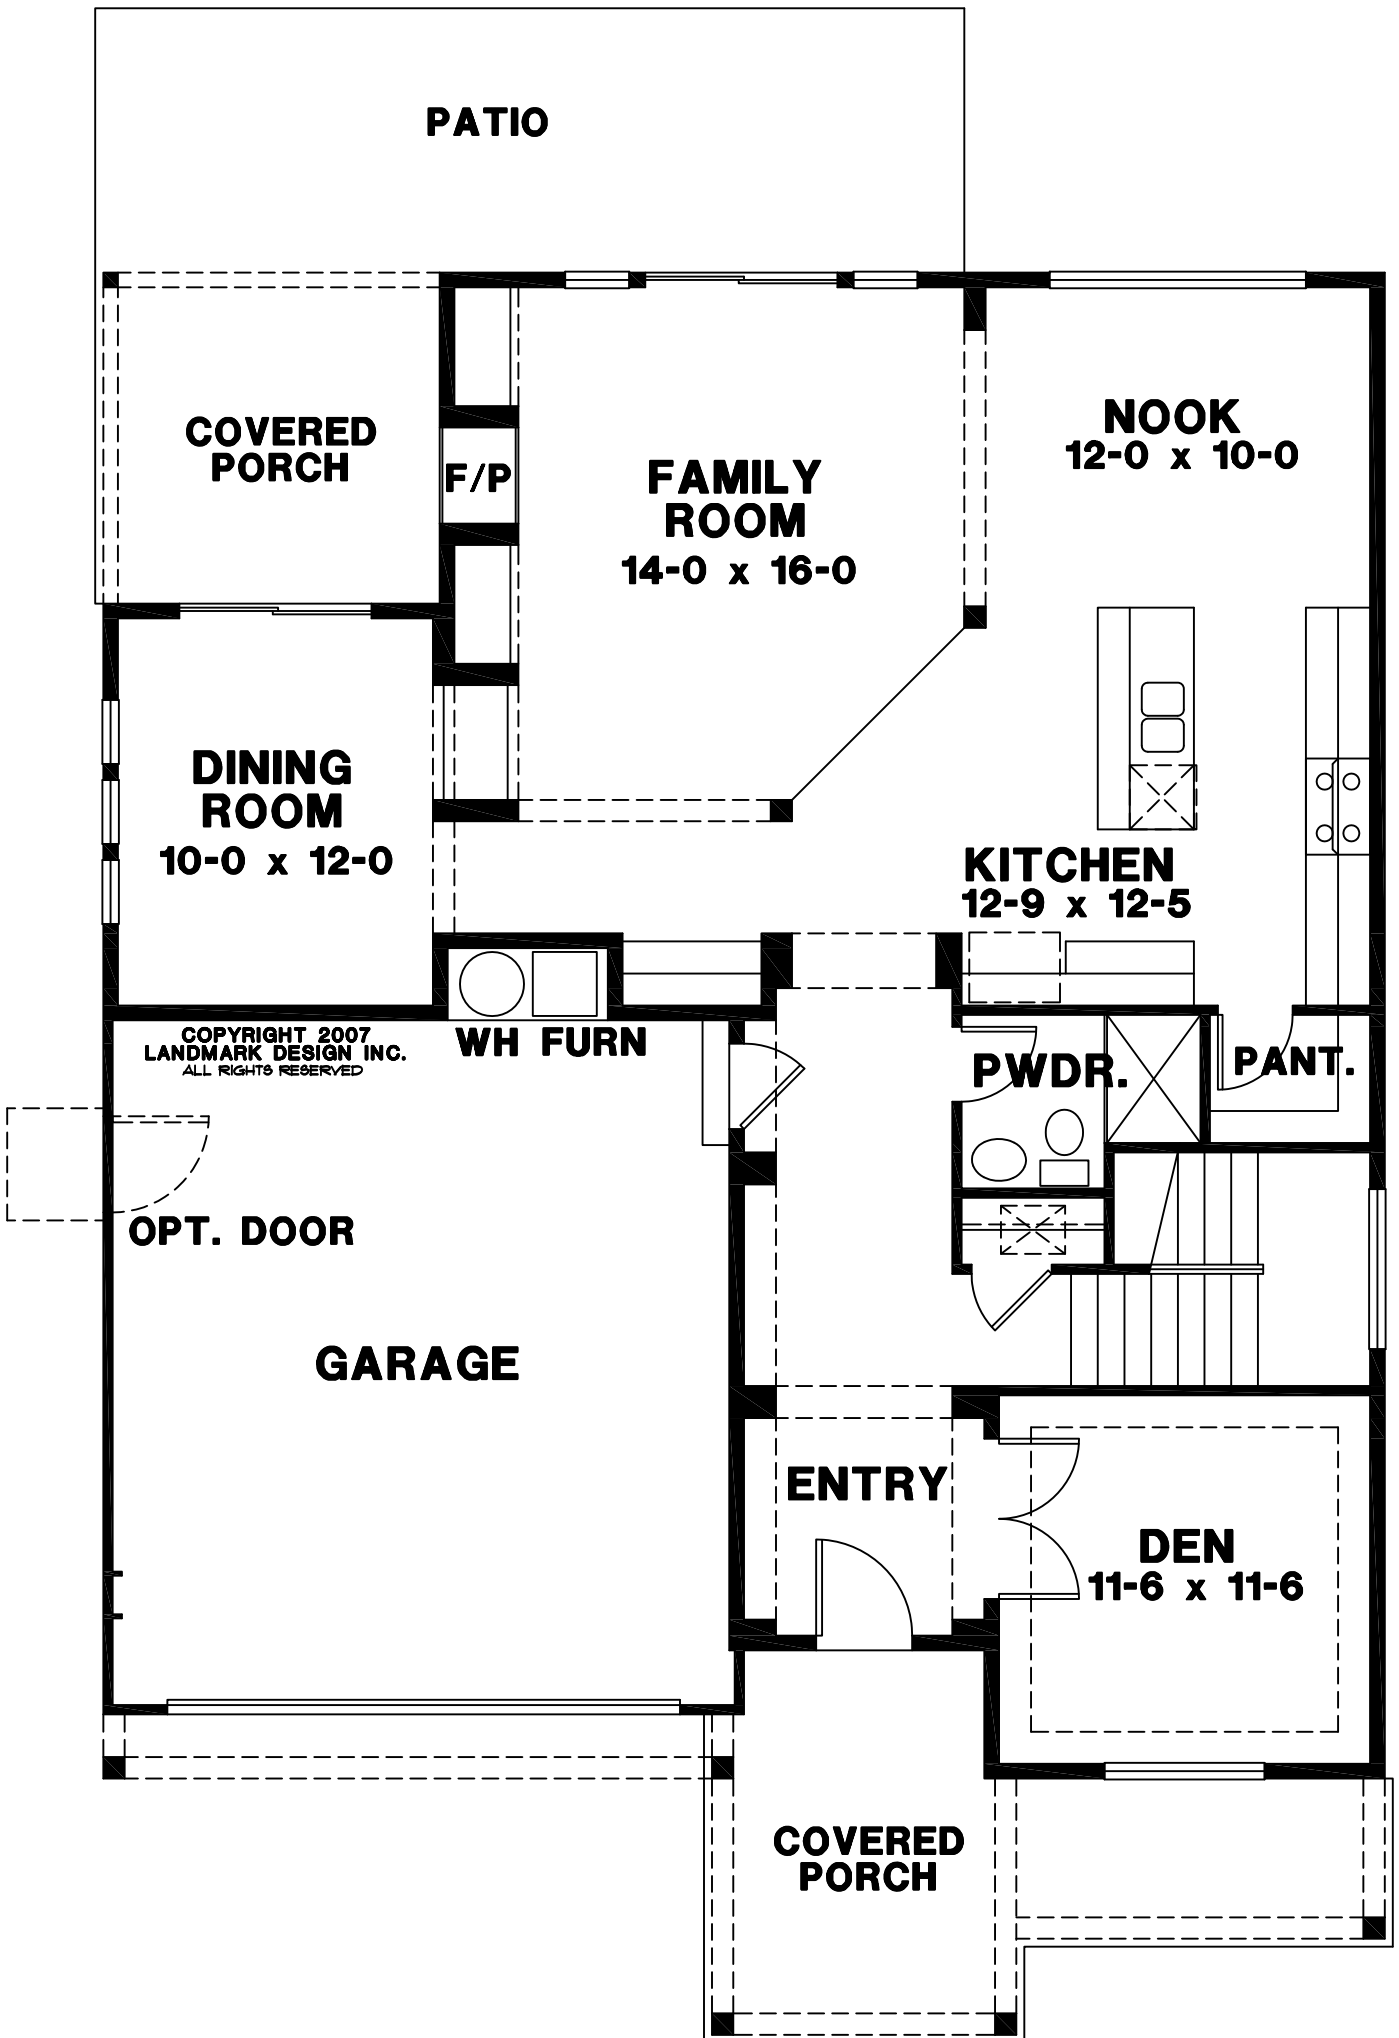

PATIO

**COVERED
PORCH**

F/P

**FAMILY
ROOM**
14-0 x 16-0

NOOK
12-0 x 10-0

**DINING
ROOM**
10-0 x 12-0

KITCHEN
12-9 x 12-5

COPYRIGHT 2007
LANDMARK DESIGN INC.
ALL RIGHTS RESERVED

WH FURN

PWDR.

PANT.

OPT. DOOR

GARAGE

ENTRY

DEN
11-6 x 11-6

**COVERED
PORCH**

REAR ELEVATION