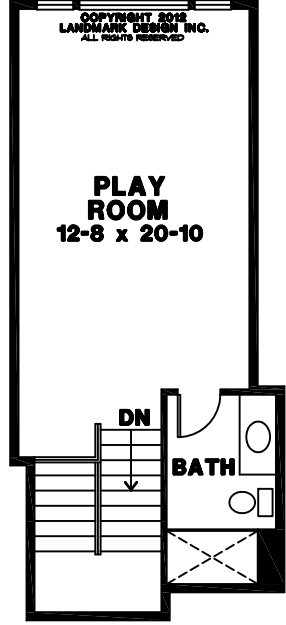

**PLAY
ROOM
12-8 x 20-10**

DN

BATH