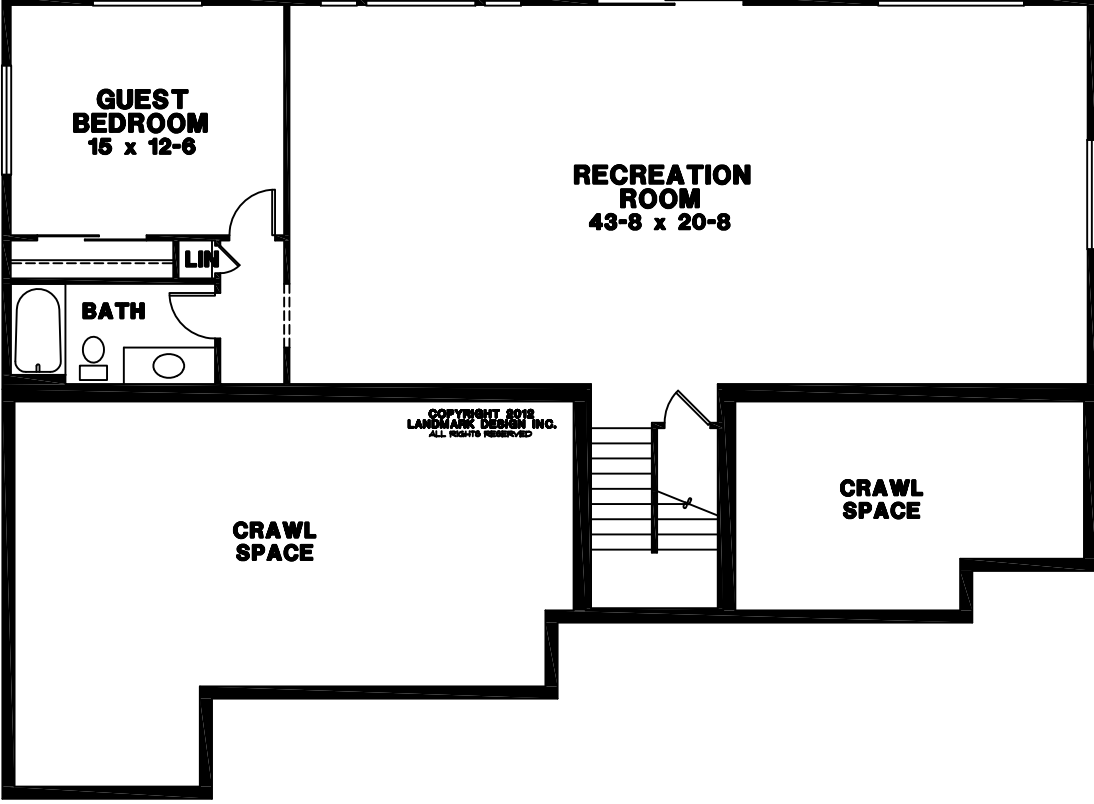

**GUEST
BEDROOM
15 x 12-6**

**RECREATION
ROOM
43-8 x 20-8**

BATH

LIN

**CRAWL
SPACE**

**CRAWL
SPACE**