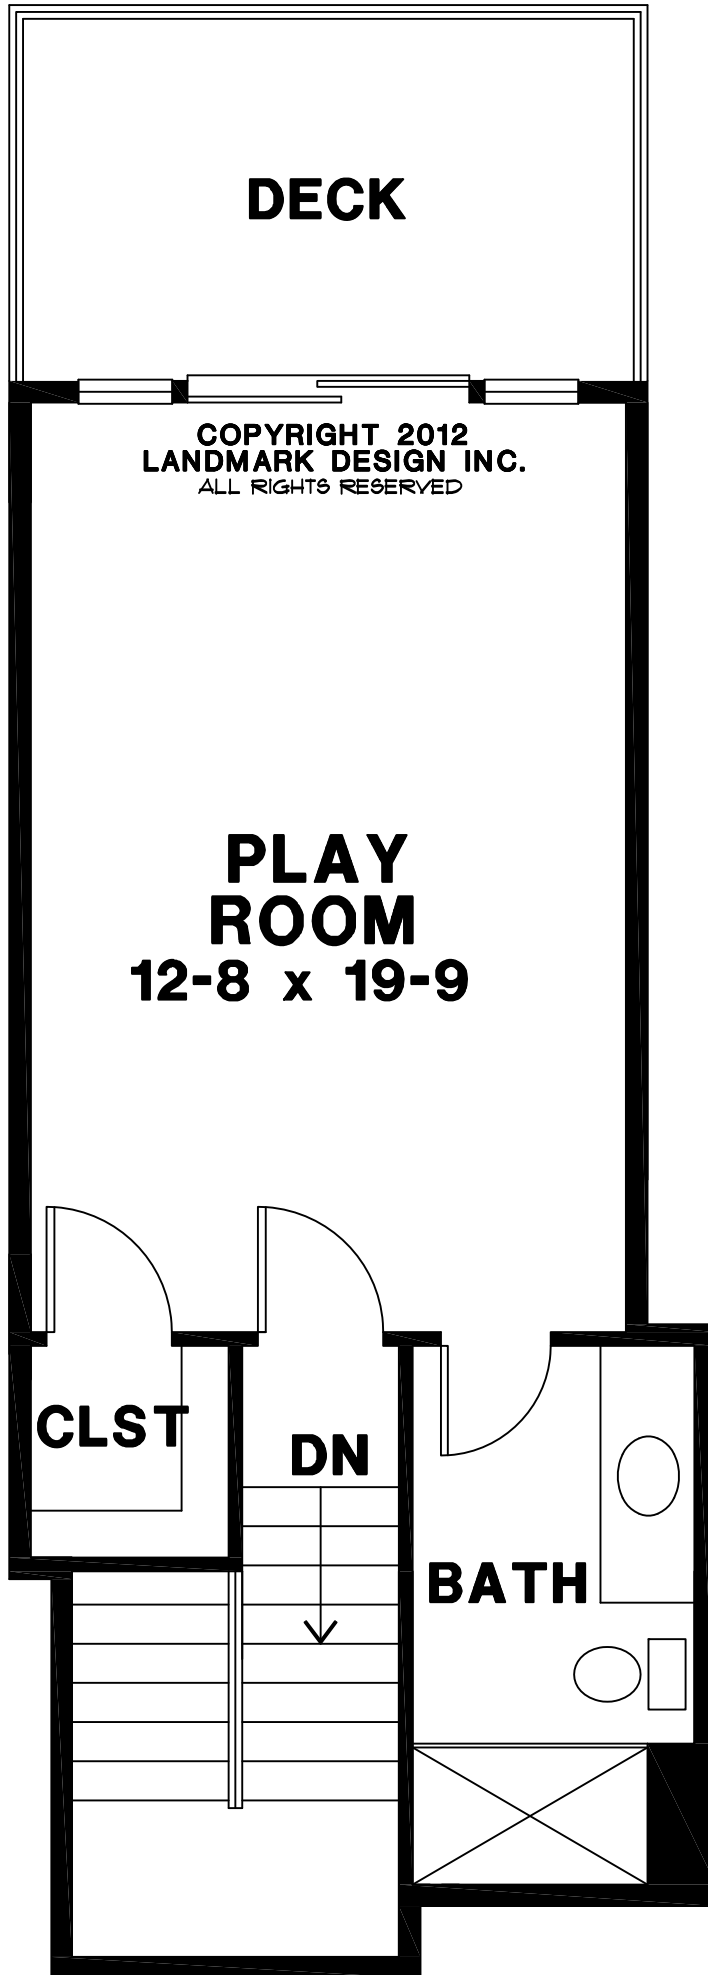

DECK

**COPYRIGHT 2012
LANDMARK DESIGN INC.
ALL RIGHTS RESERVED**

**PLAY
ROOM
12-8 x 19-9**

CLST

DN

BATH

CRAFT ROOM
11-10 x 13-8

RECREATION ROOM
14-9 x 22-9

PATIO

BATH

UP

COPYRIGHT 2012
LANDMARK DESIGN INC.
ALL RIGHTS RESERVED

WH FURN

**MECHANICAL/
STORAGE**