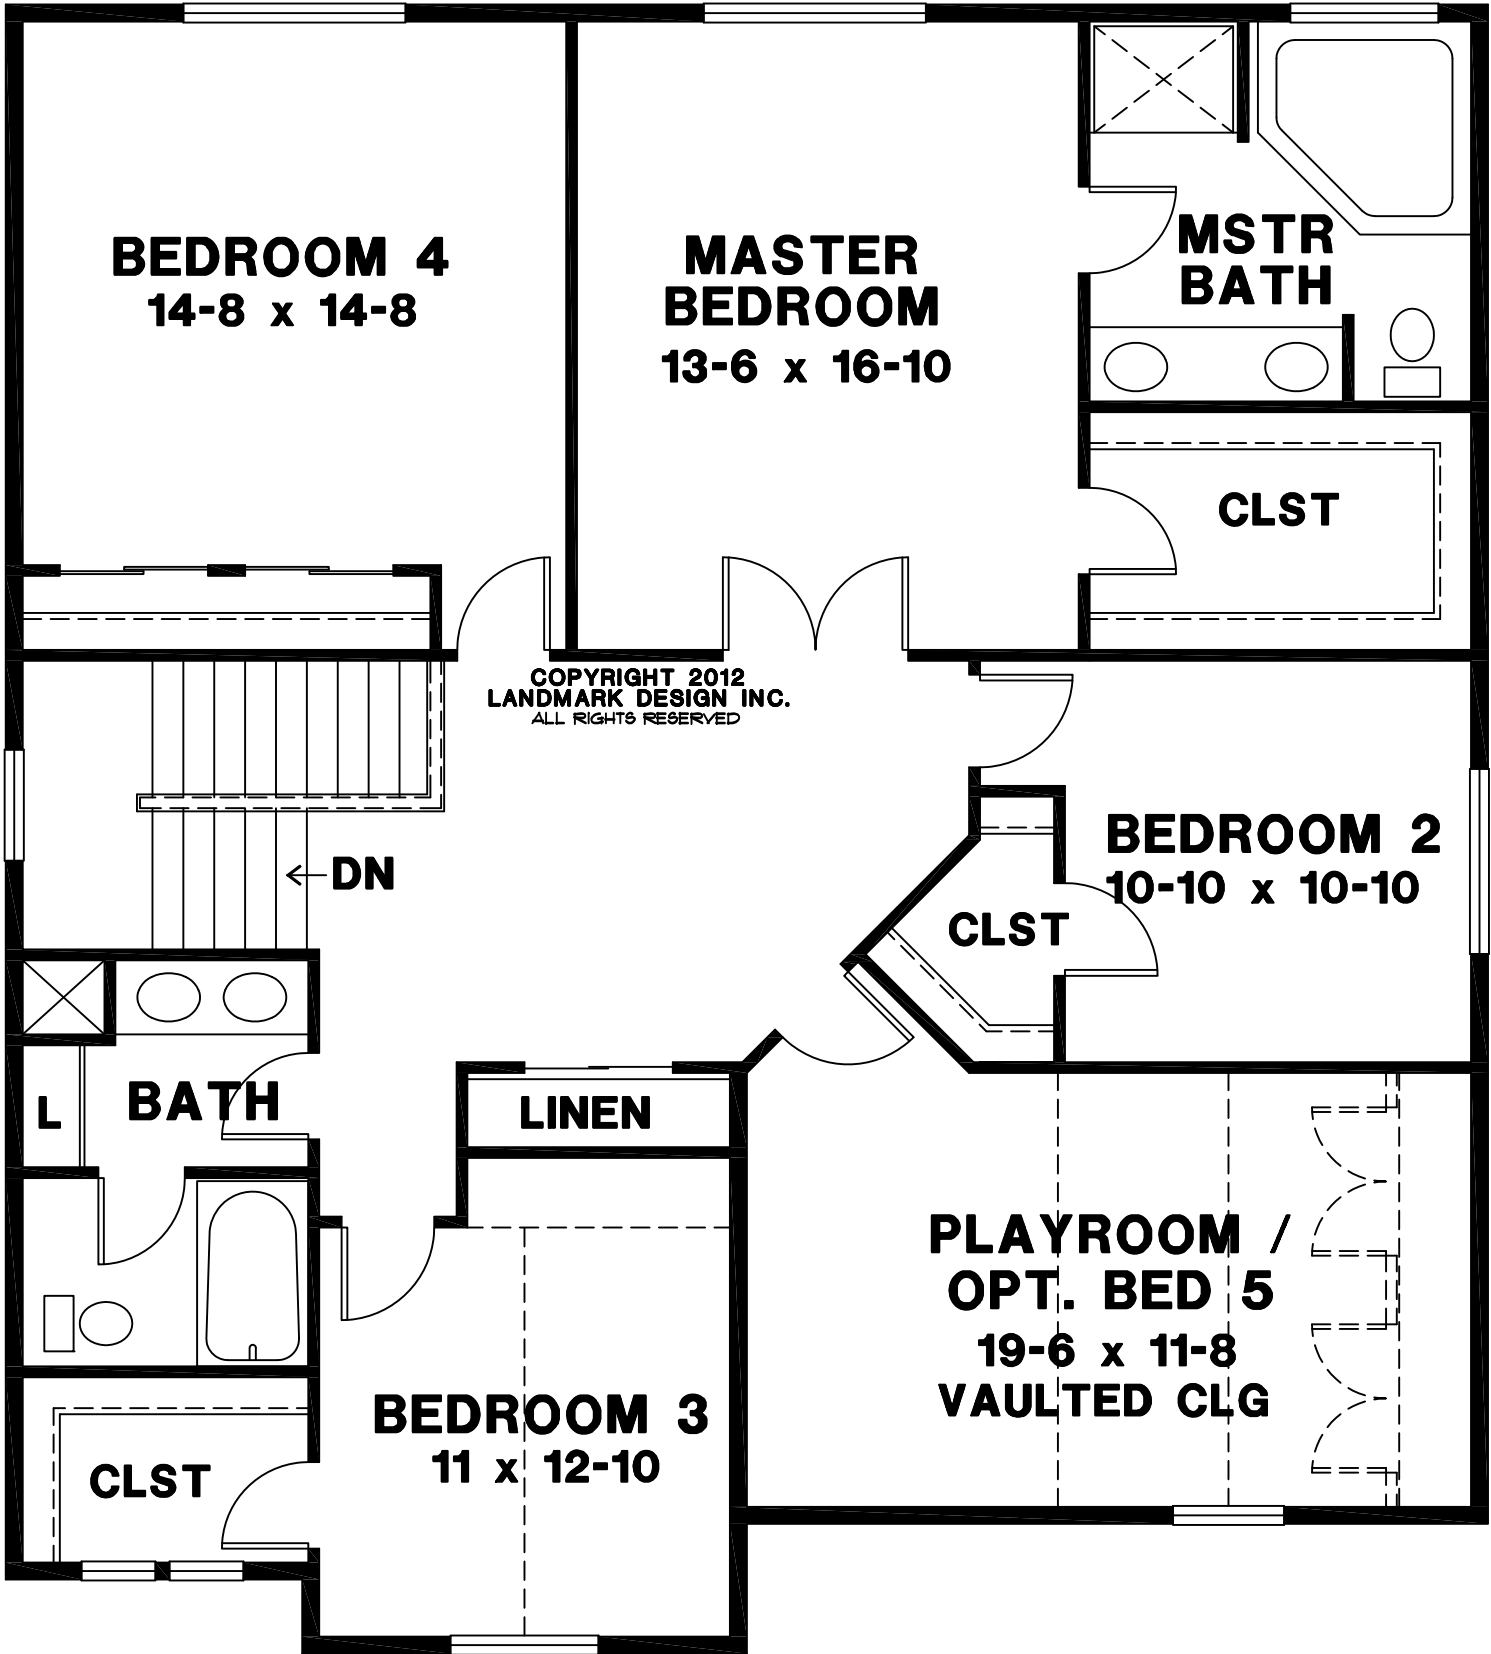

COPYRIGHT 2012
LANDMARK DESIGN INC.
ALL RIGHTS RESERVED

BEDROOM 4
14-8 x 14-8

**MASTER
BEDROOM**
13-6 x 16-10

**MSTR
BATH**

CLST

**COPYRIGHT 2012
LANDMARK DESIGN INC.
ALL RIGHTS RESERVED**

← DN

BEDROOM 2
10-10 x 10-10

CLST

L BATH

LINEN

**PLAYROOM /
OPT. BED 5**
19-6 x 11-8
VAULTED CLG

BEDROOM 3
11 x 12-10

CLST